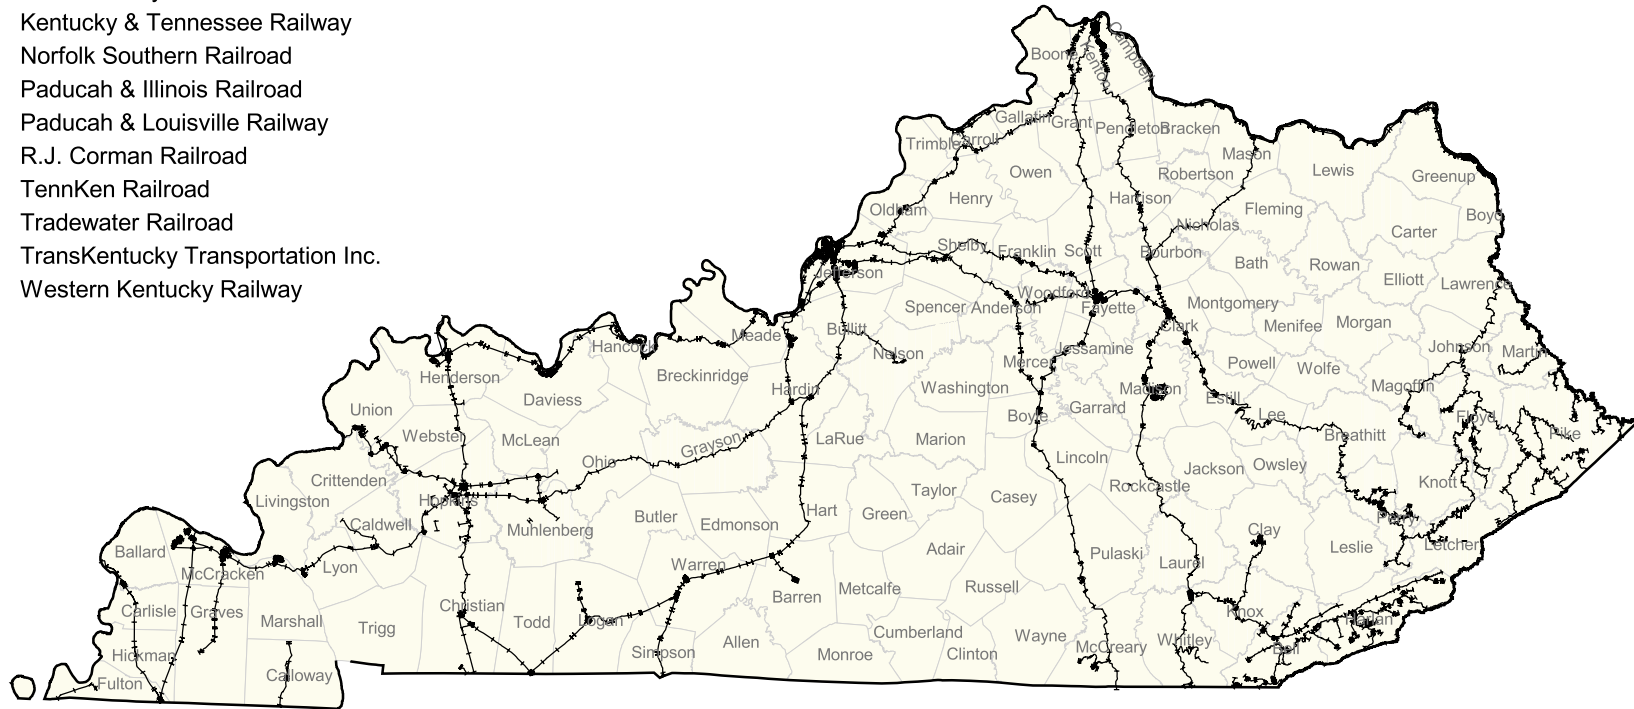

# Location of Railroads in Kentucky

## Kentucky Railroads

- Bluegrass Railroad
- CSX Transportation
- Canadian National Railroad
- Carrollton Railroad
- Ft. Campbell/CSX Railroad
- KWT Railway
- Kentucky & Tennessee Railway
- Norfolk Southern Railroad
- Paducah & Illinois Railroad
- Paducah & Louisville Railway
- R.J. Corman Railroad
- TennKen Railroad
- Tradewater Railroad
- TransKentucky Transportation Inc.
- Western Kentucky Railway

50 0 50 Miles

80 0 80 Kilometers

Map Date: 10/27/2006